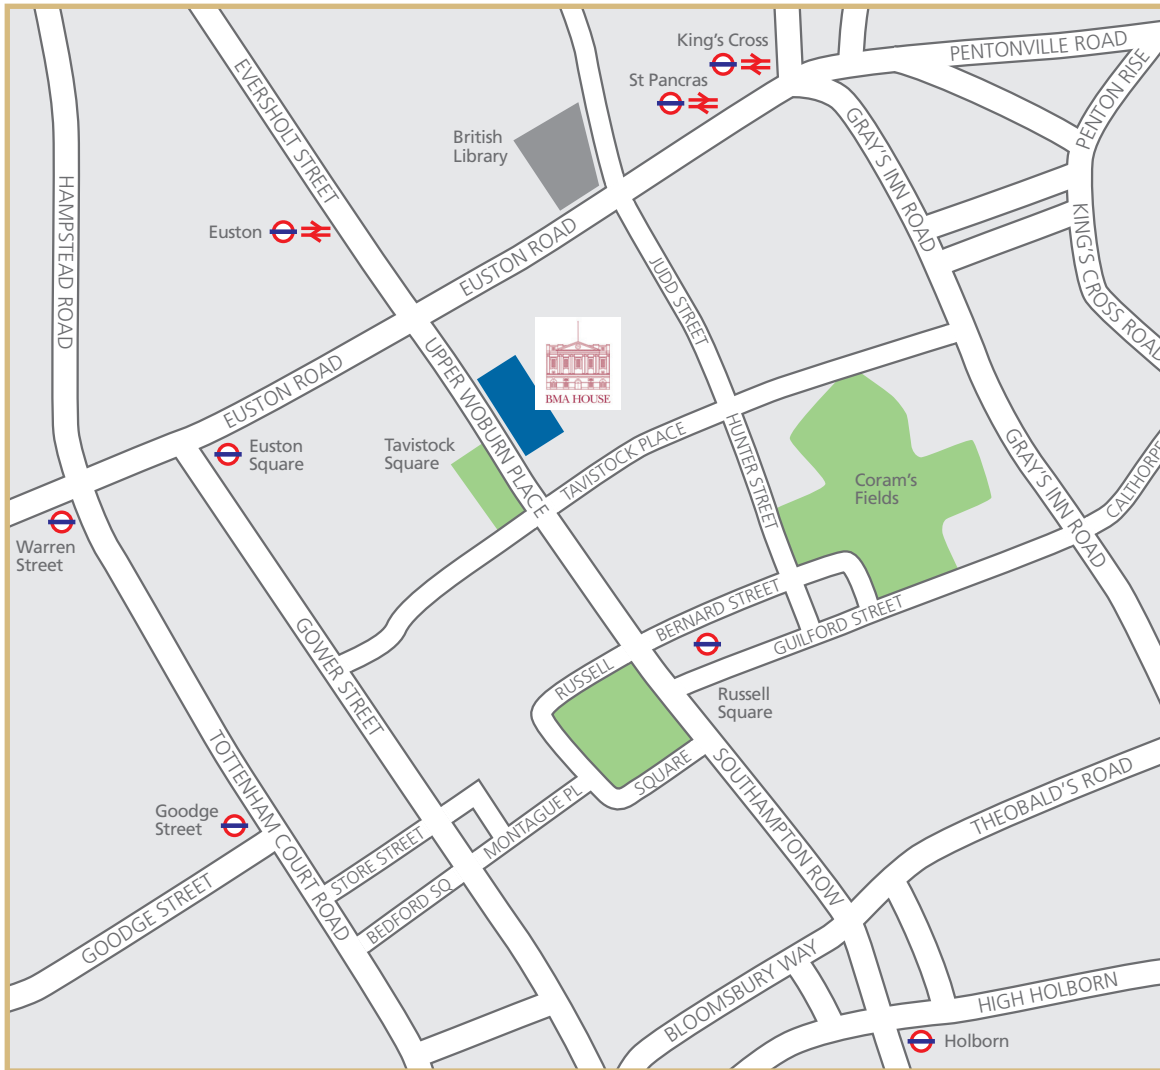

Directions from Kings Cross Station

Walk out of the main exit of the station – you will be on Euston Road. Turn right down Euston Road with Kings Cross behind you and walk in the direction of St Pancras Station (the west end may also be sign posted). Follow Euston Road straight for about 5 minutes until you get to a fire station on the right hand side (on route you will pass the Renaissance Hotel and British Library on your right). At the traffic lights by the fire station turn left to cross Euston Road onto Upper Woburn Place. You will see a Prezzo Restaurant on the opposite corner. Walk along Upper Woburn Place for a couple of minutes – you will reach the Natwest Bank. The BMA House entrance is the next main door and is signed BMA Reception. If you reach the Starbucks coffee shop you have gone too far.

Directions from Russell Square Station:

Exit the station and cross the road at the zebra crossing to the Tesco Express store. Turn left and walk to the end of the road, HSBC will be on your right hand side. Turn right on to Upper Woburn Place and continue straight forward. Continue straight crossing over Coram Street and continue onto Tavistock Square. Continue straight and you should pass Starbucks on your right hand side. Walk past the red Royal Mail postbox and the main entrance to BMA House is the next set to blue doors your right and is signed BMA Reception. If you reach the Natwest bank you have gone too far.

www.bmahouse.org.uk

British Medical association, Registered as a company limited by way of guarantee.
Registered Office, BMA House, Tavistock Square, London, WC1H 9JO. Registered Number 8848 England.